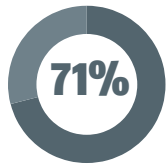

EMBOSSING

WHAT'S ON THE HORIZON?

Velvet finish
Fresnel lens effect
Pre-printed holograms
Extended flap as functional packaging
Fifth display panel

LAMINATION

JOBS WITH
SPECIAL COLOURS

SURVEY CREDIT

PrintWeek India's Rushikesh Aravkar and Anand Srinivasan. With the support of SIES Graduate School of Technology's Ameya Sohoni, Atharva Kanetkar, Ganesh Gawli, Siddharth Ashtekar and Sourabh Masane