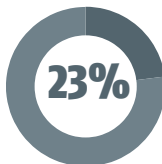

WHAT'S ON THE HORIZON?

Velvet finish
Fresnel lens effect
Pre-printed holograms
Extended flap as functional packaging
Fifth display panel

LAMINATION