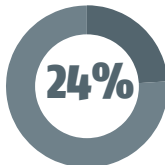

**PRINTWEEK
INDIA SURVEY**
**CATEGORY:
PACKAGING**

PAPERBOARD GSM:

260^{GSM}
TO
400^{GSM}

57% OF FMCG PACKAGING
CARTONS USE 300GSM PAPERBOARD

PRINT RUNS RANGE FROM

10000^{CARTONS}
TO
50-lakh^{CARTONS}

METPET
CARTONS