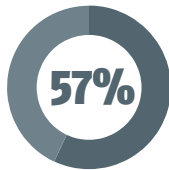

**PRINTWEEK
INDIA SURVEY**
**CATEGORY:
PACKAGING**

PAPERBOARD GSM:

260^{GSM}
TO
400^{GSM}

57% OF FMCG PACKAGING
CARTONS USE 300GSM PAPERBOARD

PRINT RUNS RANGE FROM

10000^{CARTONS}
TO
50-lakh^{CARTONS}

METPET
CARTONS