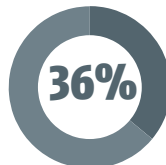

**PRINTWEEK
INDIA SURVEY**
**CATEGORY:
PACKAGING**

PAPERBOARD GSM:

260^{GSM}
TO
400^{GSM}

57% OF FMCG PACKAGING
CARTONS USE 300GSM PAPERBOARD

PRINT RUNS RANGE FROM

10000^{CARTONS}
TO
50-lakh^{CARTONS}

METPET
CARTONS

EMBOSSING

WHAT'S ON THE HORIZON?

Velvet finish
Fresnel lens effect
Pre-printed holograms
Extended flap as functional packaging
Fifth display panel

LAMINATION

JOBS WITH
SPECIAL COLOURS

SURVEY CREDIT

PrintWeek India's Rushikesh Aravkar and Anand Srinivasan. With the support of SIES Graduate School of Technology's Ameya Sohoni, Atharva Kanetkar, Ganesh Gawli, Siddharth Ashtekar and Sourabh Masane