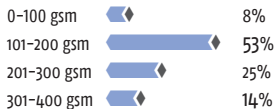

PRINTWEEK INDIA SURVEY

CATEGORY: MAGAZINE

PRESSES

COVER TEXT

RUN LENGTH

DECORATION

PAPER PREFERENCE FOR COVER

GSM PREFERENCE FOR COVER