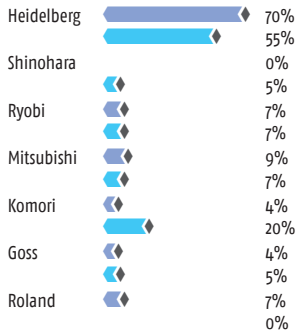

PRINTWEEK INDIA SURVEY

CATEGORY: MAGAZINE

PRESSES

COVER TEXT

RUN LENGTH

DECORATION

PAPER PREFERENCE FOR COVER

GSM PREFERENCE FOR COVER

PAPER PREFERENCE FOR INSIDE TEXT

GSM PREFERENCE FOR INSIDE

WHAT'S ON THE HORIZON?

Creative use of gate-folds
Increased use of special colours
Textured UV on covers
PUR for magazines